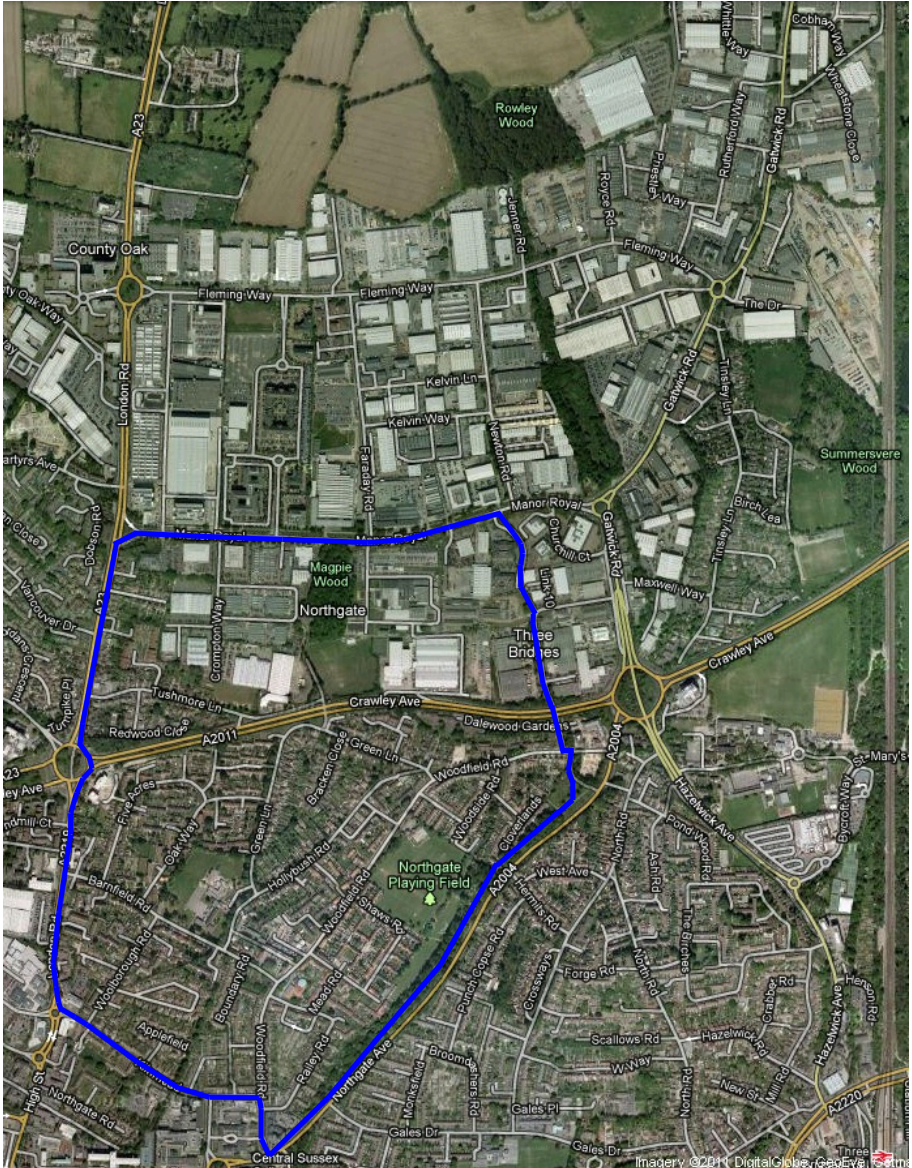

1 Mile Run

This route takes in all of Farady Road and Newton Road and the two short central section of both Manor Royal and Fleming Way that run between these two roads.

2.2 Mile Run

This route takes in all of Manor Royal and Fleming Way and the small sections of London Road and Gatwick Road that run between them

2.8 Mile Run

This route takes the section of Manor Royal from the footpath that leads to Woolborough Lane to London Road, the section of London Road that leads from Manor Royal to Kilmead in Northgate, all of Kilmead the section of Woodfield Road in Northgate that leads from Kilmead to Northgate Avenue, the section of Northgate Avenue from Woodfield Road to the grass area North East of Cloverfields that leads back into the North end of Woodfield Road, along Woolborough Lane through the footpath that leads into Manor Royal.

3 Mile Run

This route takes the section of Fleming Way from London Road to Priestly Way, the section of Priestly Way from Fleming Way to Rutherford Road, all of Rutherford Road, the section of Gatwick Road between Rutherford Road and Cobham Way, all of Cobham Way, the section of Tinsley Lane North from Cobham Way to Gatwick Road, the section of Gatwick Road from Cobham Way to Manor Royal, all of Manor Royal and the section of London Road that runs between Manor Royal and Fleming Way.